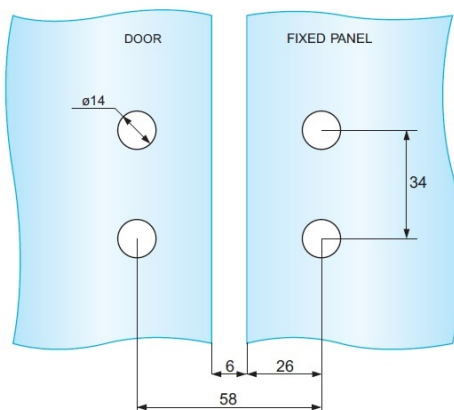

PRODUCT SHEET

Description:

Shower Hinge "Up/Down", Alu-Look, 180DG, Right, Glass/Glass, 6- 8mm Glass Thickness, $\varnothing 14$ mm Drilling, All Brass Material

Item number:

15.23.107-0

Units	Box	Carton	HS Code	Barcode
Pcs.	1	20	8302100090	
				5704866059411

SISO A/S

Mileparken 11
DK-2740 Skovlunde
Denmark
VAT: DK 24786013

Phone +45 45 830 900

www.siso.dk
siso@siso.dk

Danske Bank
Nytorv Branch
Copenhagen
SWIFT: DABADKKK

Account no.
4180 3112 112936
IBAN Account
DK7230003112112936