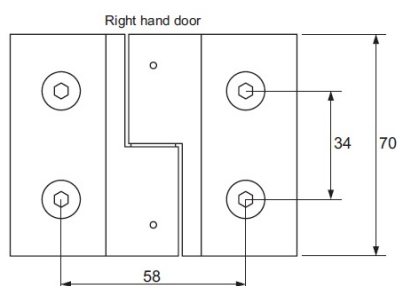

PRODUCT SHEET

Description:

Shower Hinge "Up/Down", Alu-Look, 180DG, Right, Glass/Glass, 6- 8mm Glass Thickness, $\varnothing 14$ mm Drilling, All Brass Material

Item number:

15.23.107-0

Units	Box	Carton	HS Code	Barcode
Pcs.	1	20	8302100090	
				5704866059411

SISO A/S

Mileparken 11
DK-2740 Skovlunde
Denmark
VAT: DK 24786013

Phone +45 45 830 900

www.siso.dk
siso@siso.dk

Danske Bank
Nytorv Branch
Copenhagen
SWIFT: DABADKKK

Account no.
4180 3112 112936
IBAN Account
DK7230003112112936