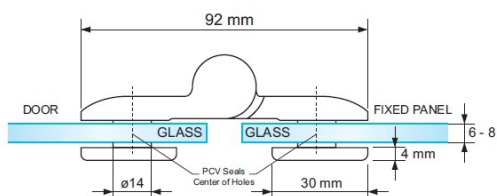

PRODUCT SHEET

Description:

Shower Hinge "Up/Down", Alu-Look, 180DG, Right, Glass/Glass, 6- 8mm Glass Thickness, $\varnothing 14$ mm Drilling, All Brass Material

Item number:

15.23.107-0

Units	Box	Carton	HS Code	Barcode
Pcs.	1	20	8302100090	
				5704866059411

SISO A/S

Mileparken 11
DK-2740 Skovlunde
Denmark
VAT: DK 24786013

Phone +45 45 830 900

www.siso.dk
siso@siso.dk

Danske Bank
Nytorv Branch
Copenhagen
SWIFT: DABADKKK

Account no.
4180 3112 112936
IBAN Account
DK7230003112112936